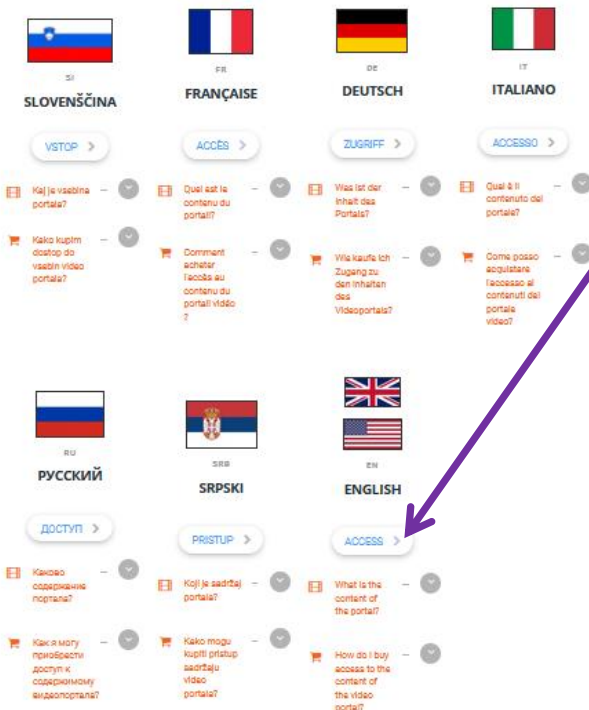

Connexion au portail